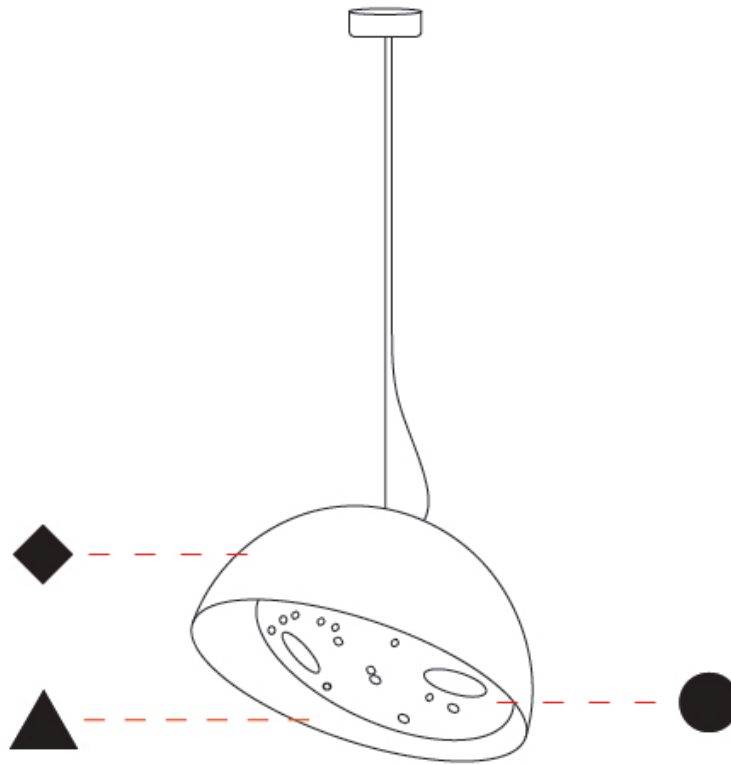

BUCOLA SUSPENSION

D131554-

PROJECT

TYPE

SPECIFIER

QUANTITY

DATE

D