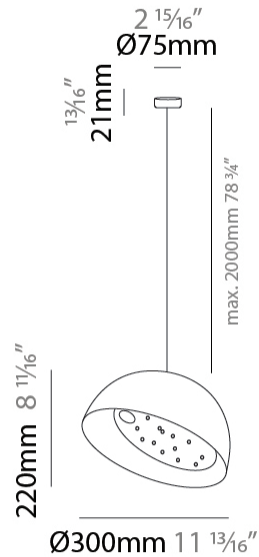

PROJECT	_____
TYPE	_____
SPECIFIER	_____
QUANTITY	_____
DATE	_____

BUCOLA SUSPENSION

D131552-

base number	Finish Options	Finish Options	Finish Options

1. To build a product code in our configurator select the specify button on the base model # product page
2. To build a manual product code on this datasheet choose from the options listed below in blue font and add the suffix to the base model #

GENERAL

Series: Bucola
Partner: Knikerboker
Division: Design
Installation: Suspension
Product Type: Pendant
Mounting Location: Ceiling
Light Distribution: Direct

PHYSICAL

Shape: Dome
Diameter (mm): 300
Diameter (in): 11 ¹³/₁₆
Height (mm): 220
Height (in): 8 ¹¹/₁₆
Max. Overall Height (mm): 2220
Max. Overall Height (in): 87 ³/₈
Fixture Finish: EWH / EBK / MAN / COF / PRD / SLF / GLF / CLF / BRL
Holder Finish: EWH / EBK / MAN / COF / PRD / SLF / GLF / CLF / BRL
Accent Finish: EWH / EBK / MAN / COF / PRD / SLF / GLF / CLF / BRL
Fixture Material: Metal
Cable Details: 2000mm/78 3.4" Transparent Cable

ELECTRICAL

Lamp Type: LED
Input Wattage (W): 16
Dimming: Non-Dimming / Phase Dimming (120vac Only)
Driver Included: No
Driver Location: Remote
Driver Type: Constant Current - Universal
Driver Class: Class 2
Input Voltage (V): 120 - 277
Constant Current (MA): 350

LED

CRI: >85 CRI
Lamp Life (hrs): 50000

OPTICAL

RATINGS AND CERTIFICATIONS

Certified By: CSA Certified to UL and CSA Standards
IP rating: IP20